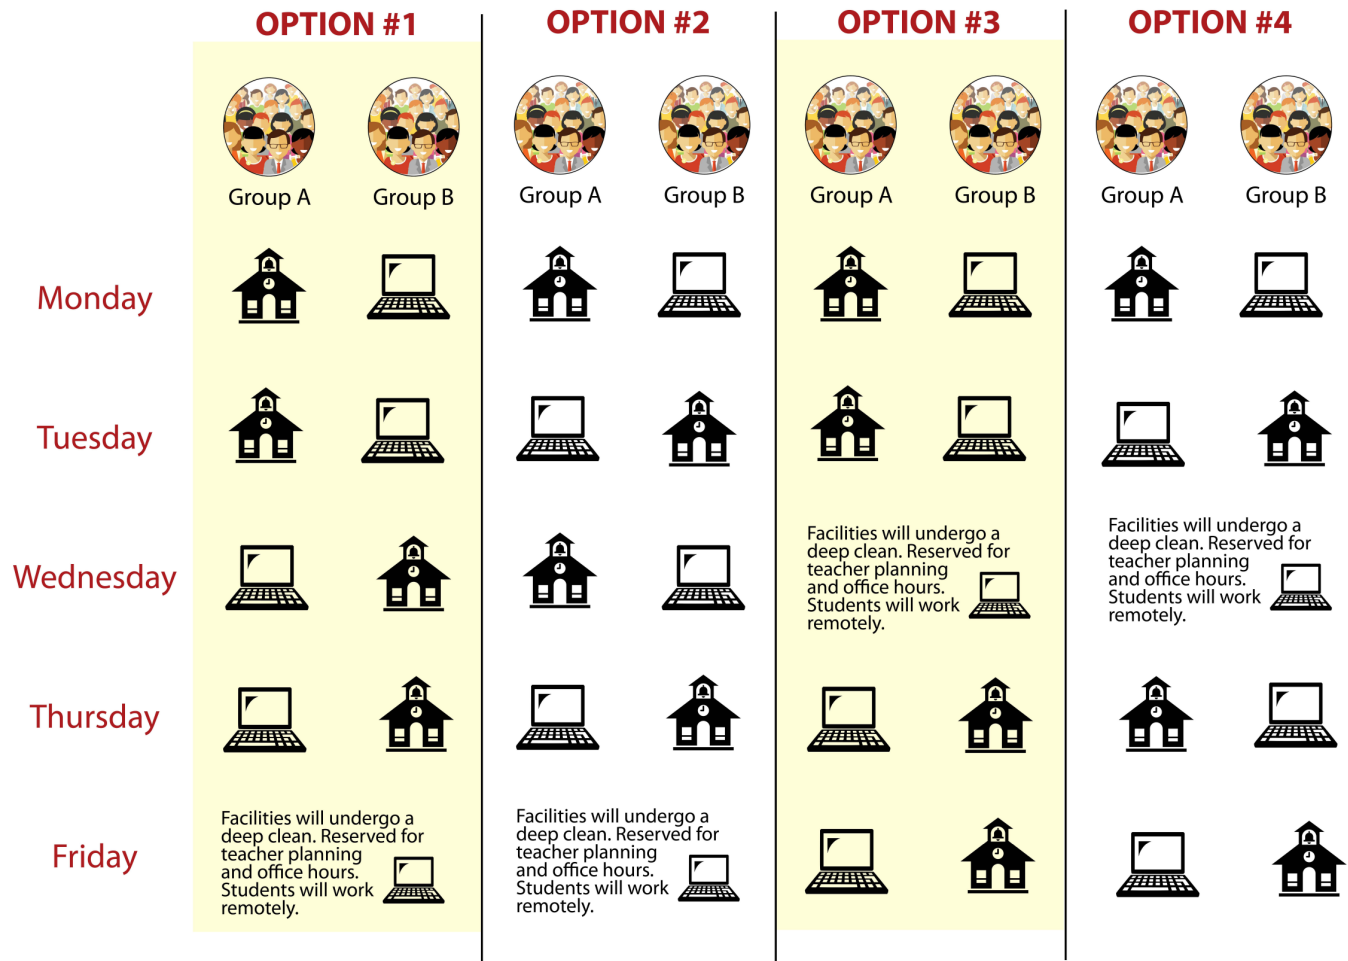

PETERS TOWNSHIP SCHOOL DISTRICT: PLANNING FOR THE NEW SCHOOL YEAR

Yellow Phase:

Staff & Parent Survey Summary

	Option #1	Option #2	Option #3	Option#4
PT Teachers	36%	23%	29%	12%
PT Families	36%	21%	35%	8%

244 Teachers responded to the survey; 2127 Families responded to the survey

Note: Schools will be disinfected daily with EPA-approved disinfectants against COVID-19. High touch surfaces and objects will be cleaned frequently throughout the day. Deep/Recovery day cleaning will address routine cleaning and maintenance, in addition to the daily disinfection protocol.